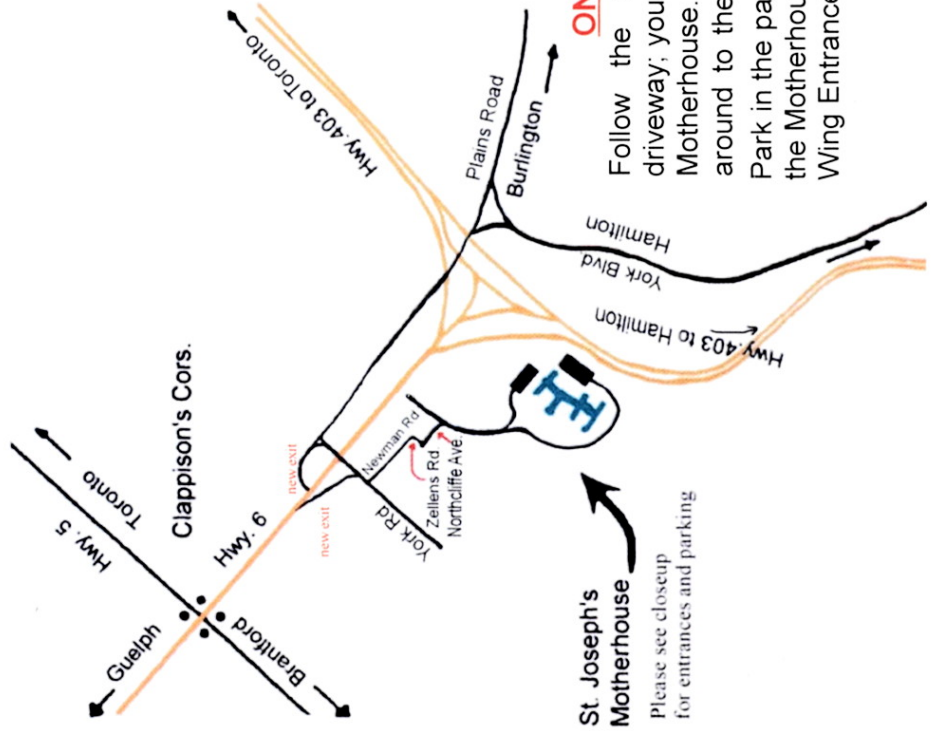

Directions to the Motherhouse of The Sisters of St. Joseph of Hamilton

Location address: 574 Northcliffe Ave. Dundas, On L9H 7L9 t: 905-528-0138

1. If travelling 403 East (Toronto) or 403 West (Hamilton/Brantford), exit Hwy. 6 North Guelph, proceed to the right hand lane. Take the next exit **York Road** to the stop sign. Turn right onto York road, which will take you over Hwy. 6. After some distance turn left onto **Newman Road with caution**. At the stop sign, turn left onto **Zellens Road** then veer right to Northcliffe Ave. The driveway to the convent is at the corner of Zellens and Northcliffe.
2. If travelling from Guelph/Kitchener via Hwy 6 South, take the **York Road exit**. **At the stop sign turn right onto York Road**. After a short distance **with caution** turn left onto **Newman Road**. At the stop sign, turn left onto **Zellens Road** then veer right to Northcliffe Ave. The driveway to the convent is at the corner of Zellens and Northcliffe.

If by chance you miss the exit, travel 403 East Toronto, exit at Watertown Road, Turn left and get back on to Hwy 403 West, exit at Hwy 6 and follow directions per (1).

ON ARRIVAL
Follow the road to the end of driveway; you will see the St. Joseph Motherhouse. Follow road and go around to the **back** of the building. Park in the parking lot at the **back** of the Motherhouse and use the Marth Wing Entrance