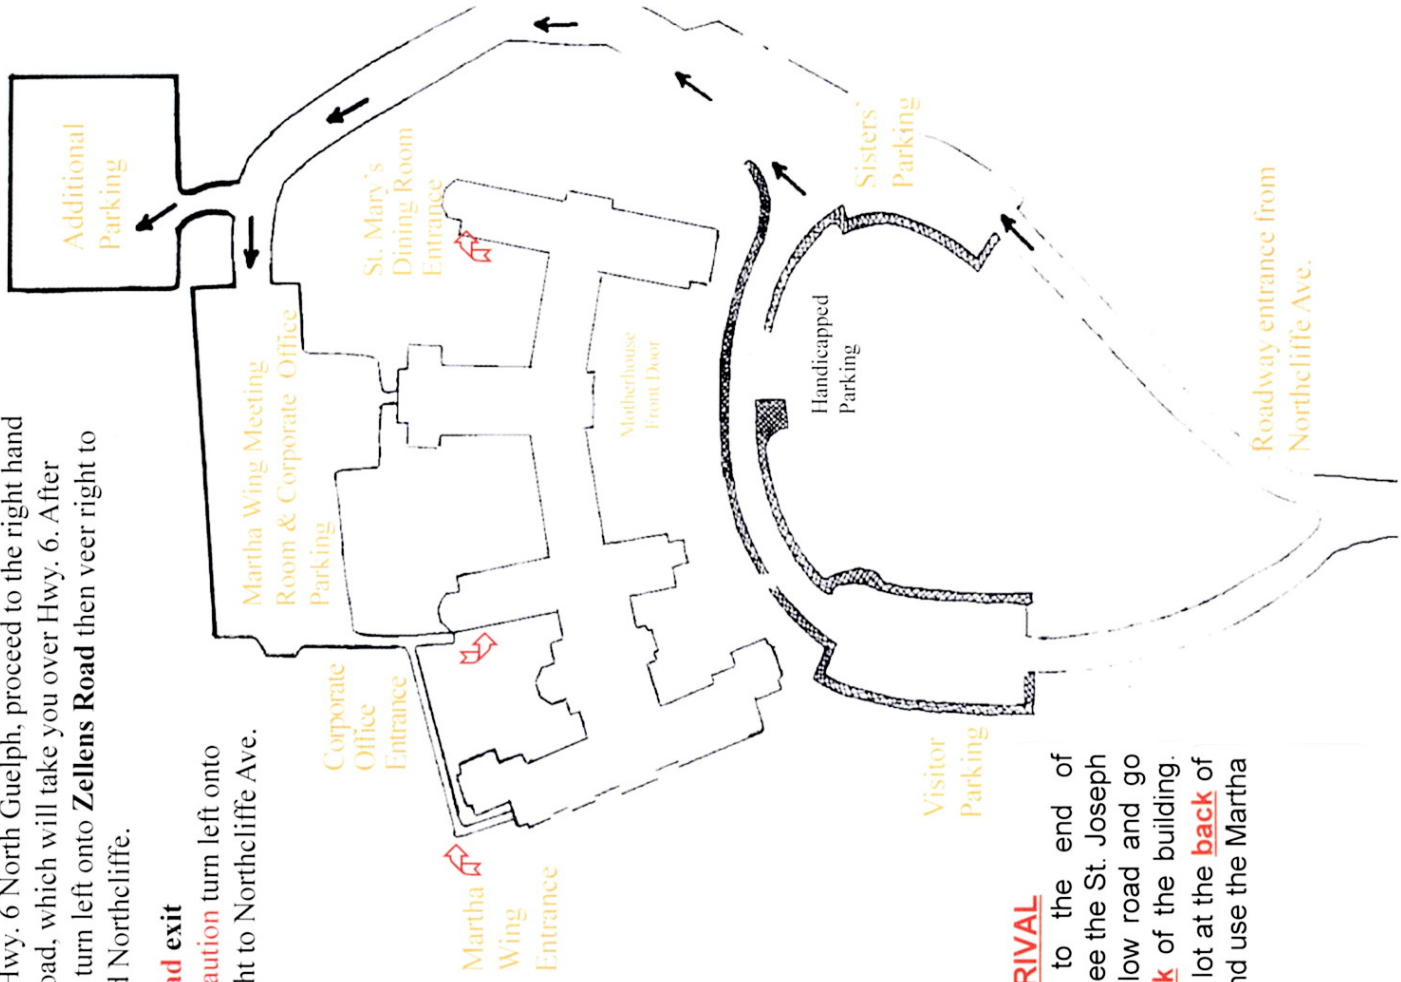

Directions to the Motherhouse of The Sisters of St. Joseph of Hamilton

Location address: 574 Northcliffe Ave. Dundas, On L9H 7L9 t: 905-528-0138

1. If travelling 403 East (Toronto) or 403 West (Hamilton/Brantford), exit Hwy. 6 North Guelph, proceed to the right hand lane. Take the next exit **York Road** to the stop sign. Turn right onto York road, which will take you over Hwy. 6. After some distance turn left onto **Newman Road with caution**. At the stop sign, turn left onto **Zellens Road** then veer right to Northcliffe Ave. The driveway to the convent is at the corner of Zellens and Northcliffe.
2. If travelling from Guelph/Kitchener via Hwy 6 South, take the **York Road exit**. **At the stop sign turn right onto York Road**. After a short distance **with caution** turn left onto **Newman Road**. At the stop sign, turn left onto **Zellens Road** then veer right to Northcliffe Ave. The driveway to the convent is at the corner of Zellens and Northcliffe.

If by chance you miss the exit, travel 403 East Toronto, exit at Watertown Road, Turn left and get back on to Hwy 403 West, exit at Hwy 6 and follow directions per (1).

ON ARRIVAL
Follow the road to the end of driveway; you will see the St. Joseph Motherhouse. Follow road and go around to the **back** of the building. Park in the parking lot at the **back** of the Motherhouse and use the Marth Wing Entrance